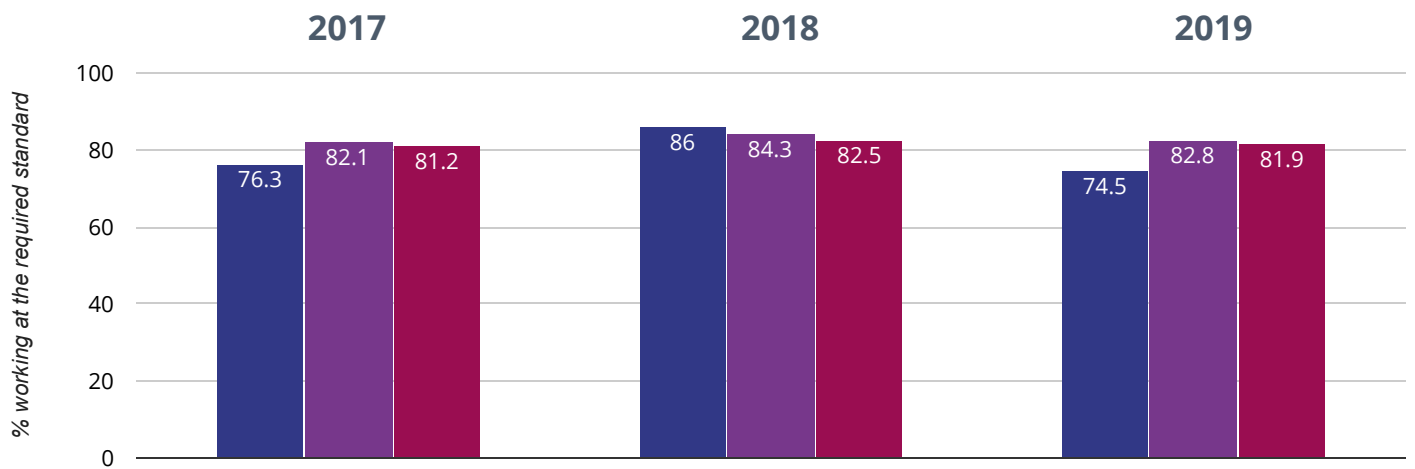

✉ If you have any queries regarding the data within the Real Time Data graphs, please **contact your Local Authority**.

ST JOHN'S, GOSPORT CHURCH OF ENGLAND VOLUNTARY AIDED PRIMARY SCHOOL

Brought to you by [the NCER](#)

Year 1: Working At

74.5% in 2019

11.5% points drop since 2018

1.8% points drop since 2017

■ St John's, Gosport Church of England Voluntary Aided Primary School

■ Hampshire (340)

■ NCER National (16300)

Year 2: Working At