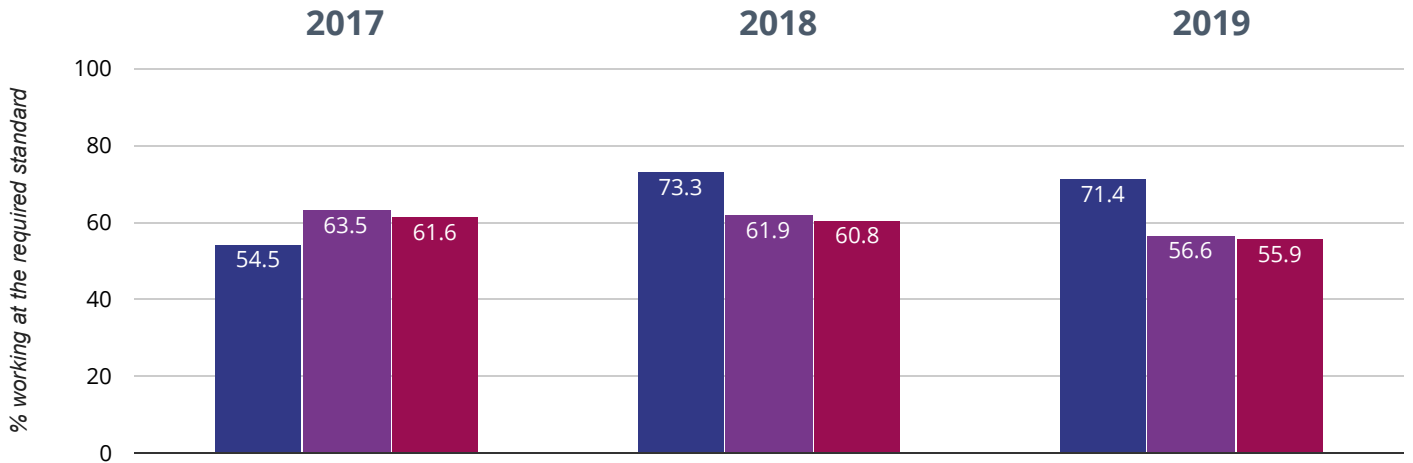

Year 1: Working At

74.5% in 2019

11.5% points drop since 2018

1.8% points drop since 2017

■ St John's, Gosport Church of England Voluntary Aided Primary School

■ Hampshire (340)

■ NCER National (16300)

Year 2: Working At

71.4% in 2019

1.9% points drop since 2018

16.9% points rise since 2017

■ St John's, Gosport Church of England Voluntary Aided Primary School

■ Hampshire (328)

■ NCER National (15622)