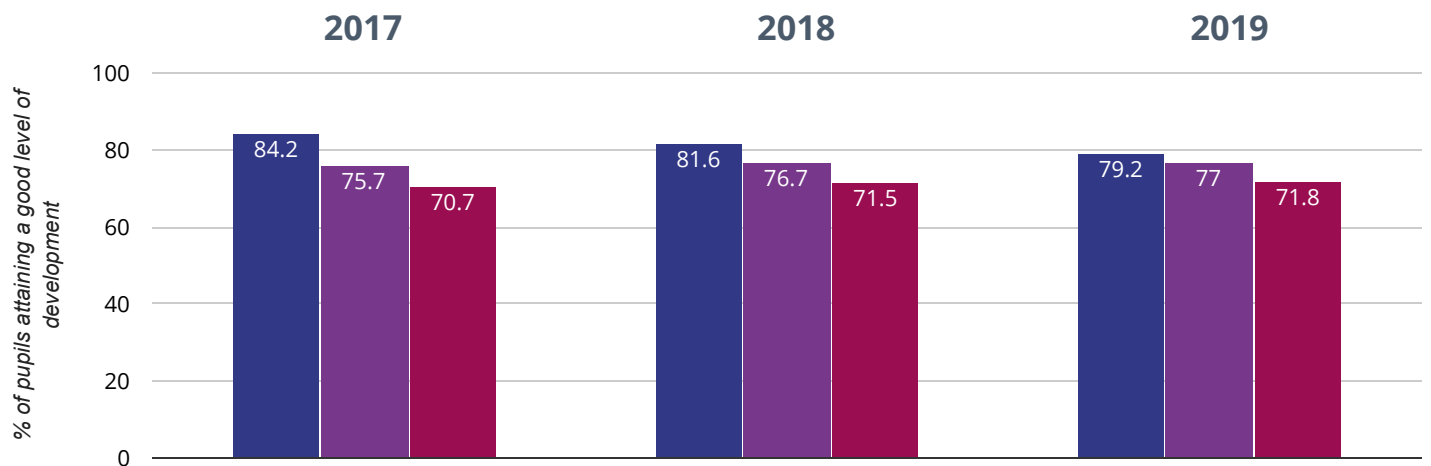

✉️ If you have any queries regarding the data within the Real Time Data graphs, please **contact your Local Authority**.

ST JOHN'S, GOSPORT CHURCH OF ENGLAND VOLUNTARY AIDED PRIMARY SCHOOL

Brought to you by [the NCER](#)

★ Good Level Of Development

79.2% in 2019

2.4% points drop since 2018

5% points drop since 2017

■ St John's, Gosport Church of England Voluntary Aided Primary School

■ Hampshire (364)

■ NCER National (17646)