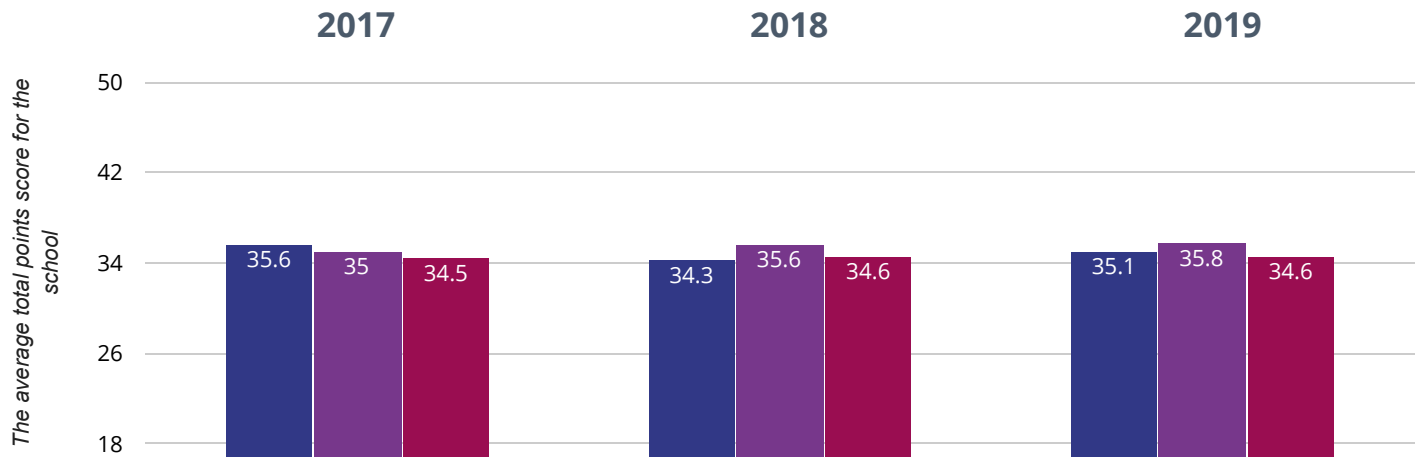

★ Good Level Of Development

79.2% in 2019

2.4% points drop since 2018

5% points drop since 2017

■ St John's, Gosport Church of England Voluntary Aided Primary School

■ Hampshire (364)

■ NCER National (17646)

Average Total Points Score

35.1 in 2019

0.8 points rise since 2018

0.5 points drop since 2017

■ St John's, Gosport Church of England Voluntary Aided Primary School

■ Hampshire (364)

■ NCER National (17646)