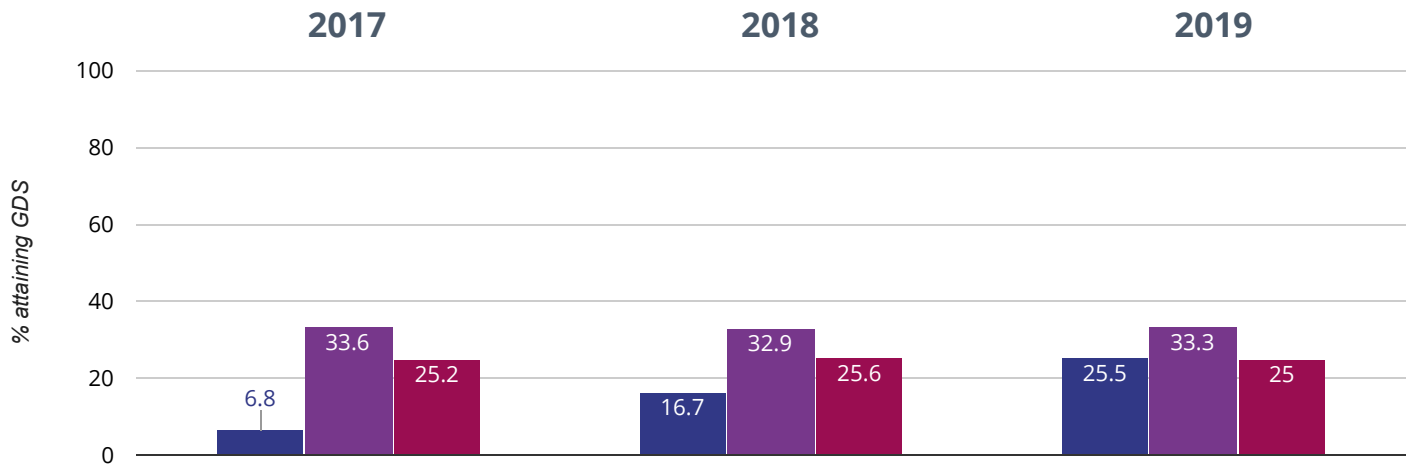

Reading - attaining GDS

25.5% in 2019

8.8% points rise since 2018

18.7% points rise since 2017

■ St John's, Gosport Church of England Voluntary Aided Primary School

■ Hampshire (340) ■ NCER National (16552)