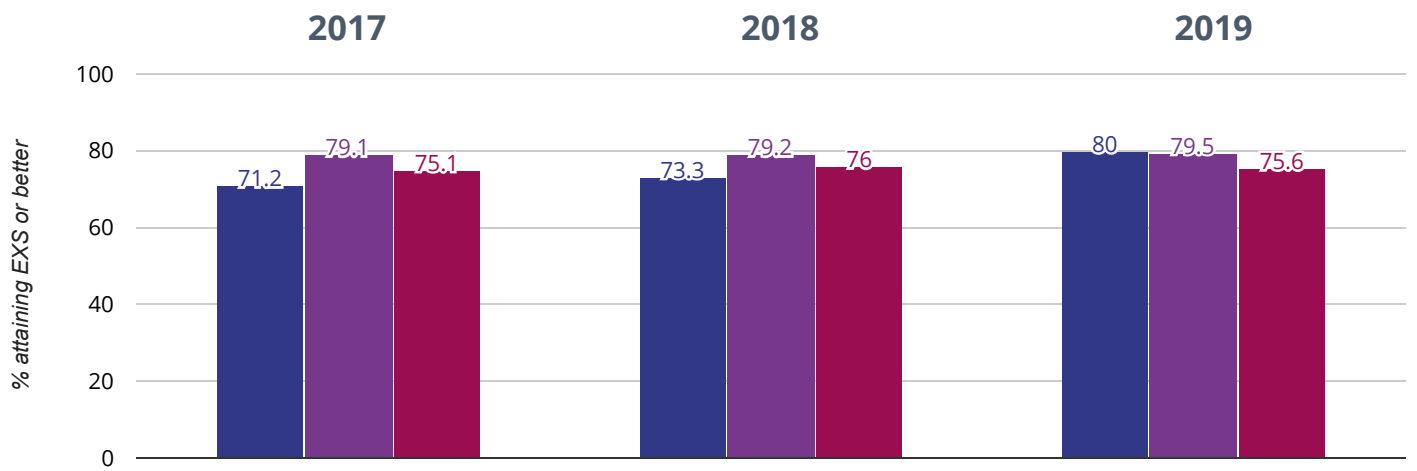

Maths - attaining EXS or better

80% in 2019

6.7% points rise since 2018

8.8% points rise since 2017

St John's, Gosport Church of England Voluntary Aided Primary School

Hampshire (340)

NCER National (16552)