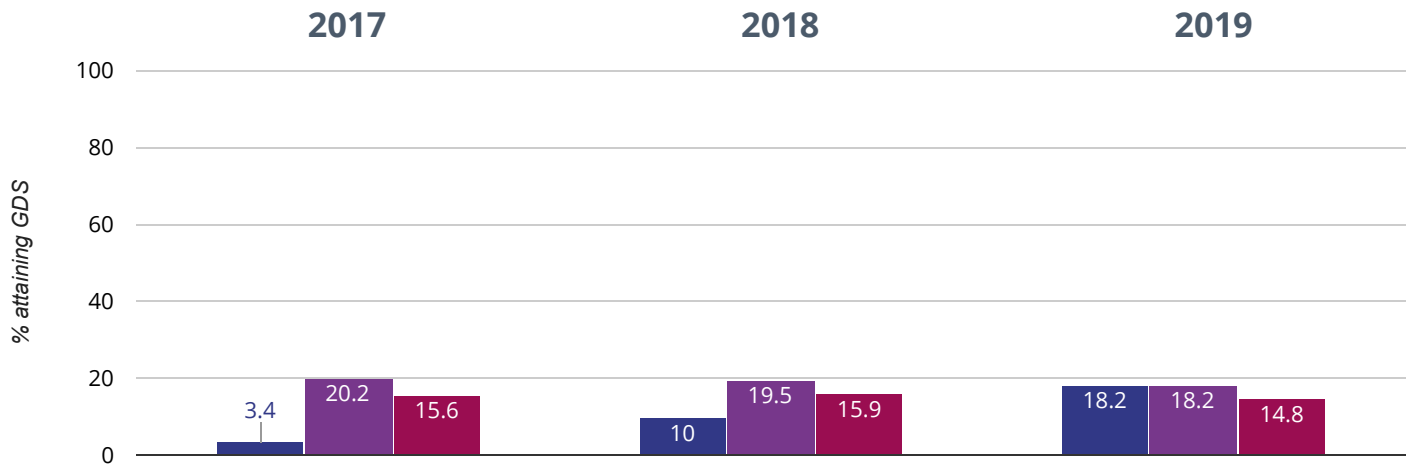

Writing - attaining GDS

18.2% in 2019

8.2% points rise since 2018

14.8% points rise since 2017

St John's, Gosport Church of England Voluntary Aided Primary School

Hampshire (340)

NCER National (16552)