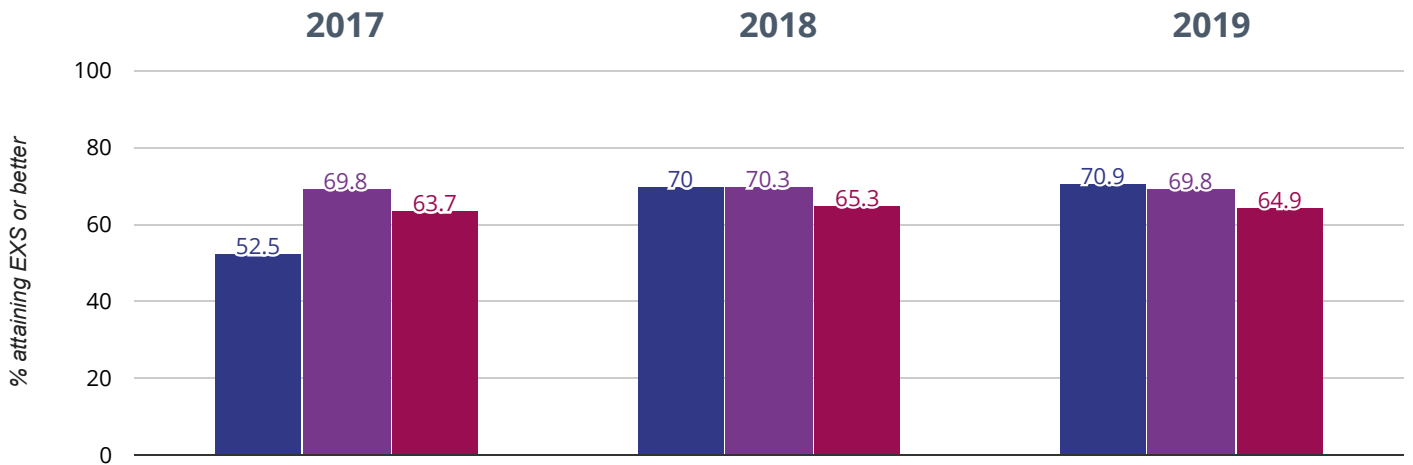

## 🌿 Science - attaining EXS

**92.7% in 2019**

**1% points rise since 2018**

**11.3% points rise since 2017**

■ St John's, Gosport Church of England Voluntary Aided Primary School

■ Hampshire (340)   ■ NCER National (16552)

## RWM - attaining EXS or better

**70.9% in 2019**

**0.9% points rise since 2018**

**18.4% points rise since 2017**

■ St John's, Gosport Church of England Voluntary Aided Primary School

■ Hampshire (340) ■ NCER National (16552)