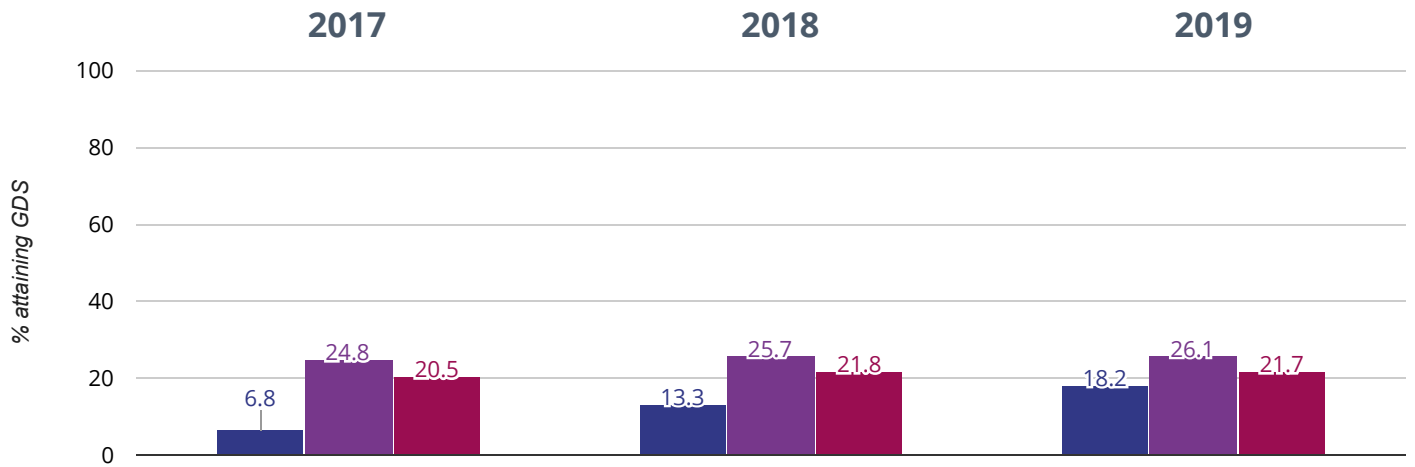

⊕ Maths - attaining GDS

18.2% in 2019

4.9% points rise since 2018

11.4% points rise since 2017

■ St John's, Gosport Church of England Voluntary Aided Primary School

■ Hampshire (340)   ■ NCER National (16552)