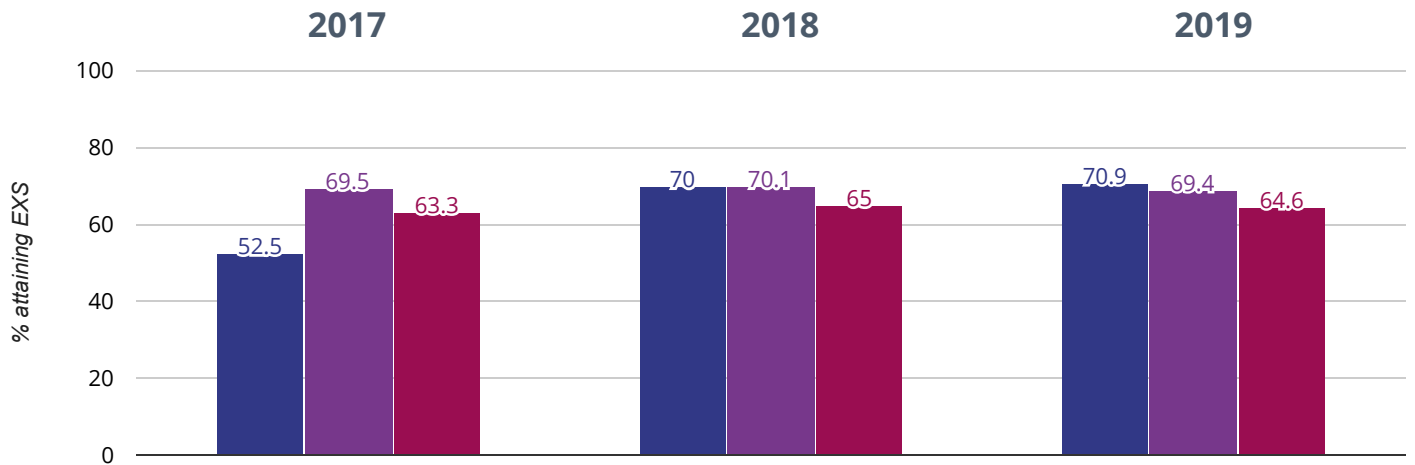

🔗 Reading, Writing, Maths and Science - attaining EXS

70.9 in 2019

0.9 points rise since 2018

18.4 points rise since 2017

■ St John's, Gosport Church of England Voluntary Aided Primary School

■ Hampshire (340)

■ NCER National (16552)