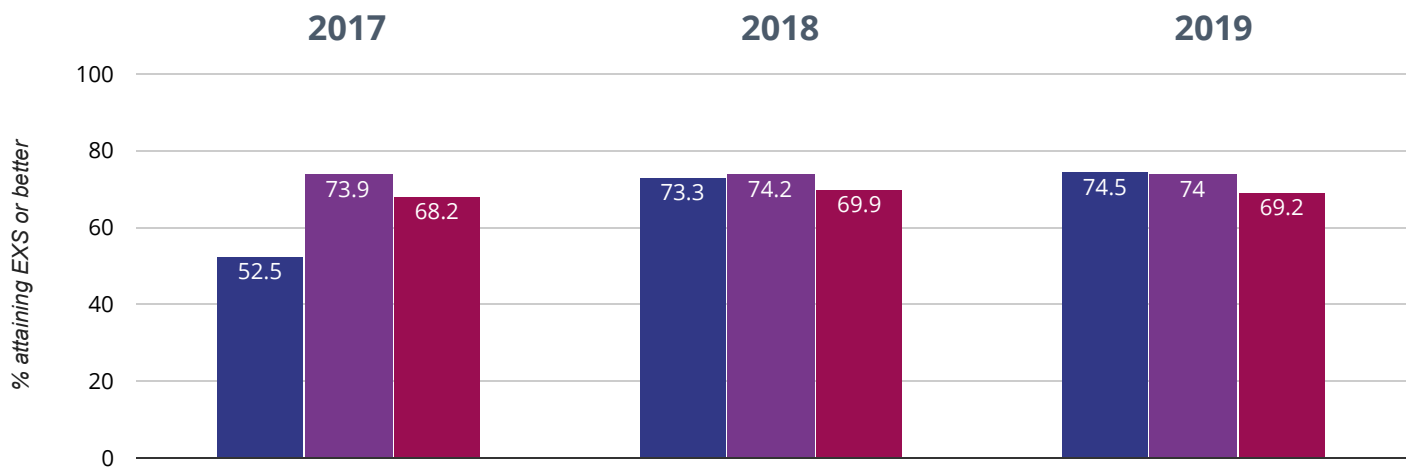

Writing - attaining EXS or better

74.5% in 2019

1.2% points rise since 2018

22% points rise since 2017

■ St John's, Gosport Church of England Voluntary Aided Primary School

■ Hampshire (340) ■ NCER National (16552)