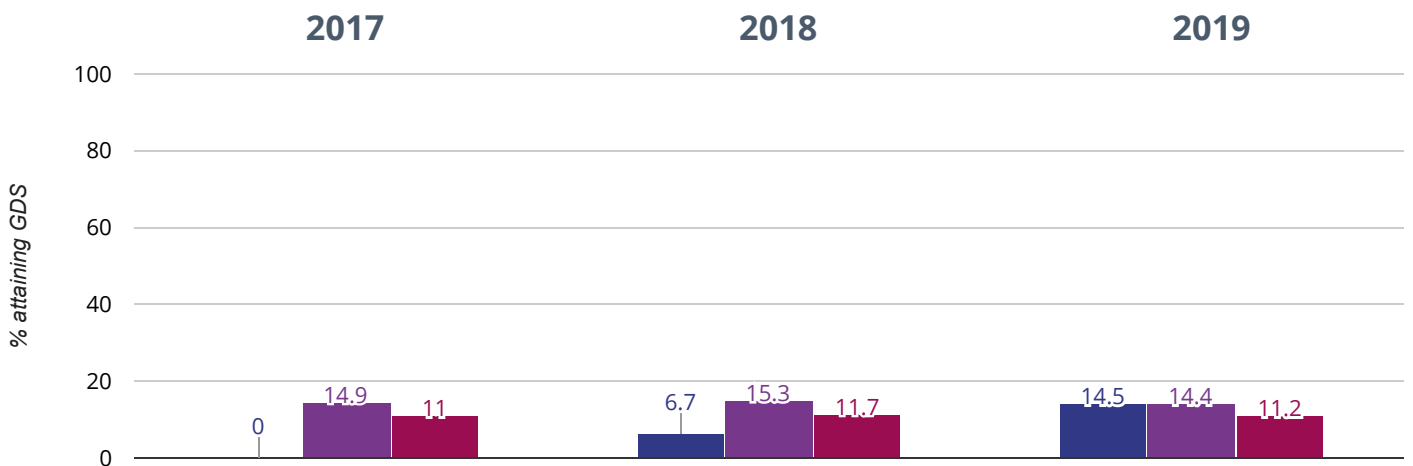

RWM - attaining GDS

14.5% in 2019

7.8% points rise since 2018

14.5% points rise since 2017

■ St John's, Gosport Church of England Voluntary Aided Primary School

■ Hampshire (340) ■ NCER National (16552)