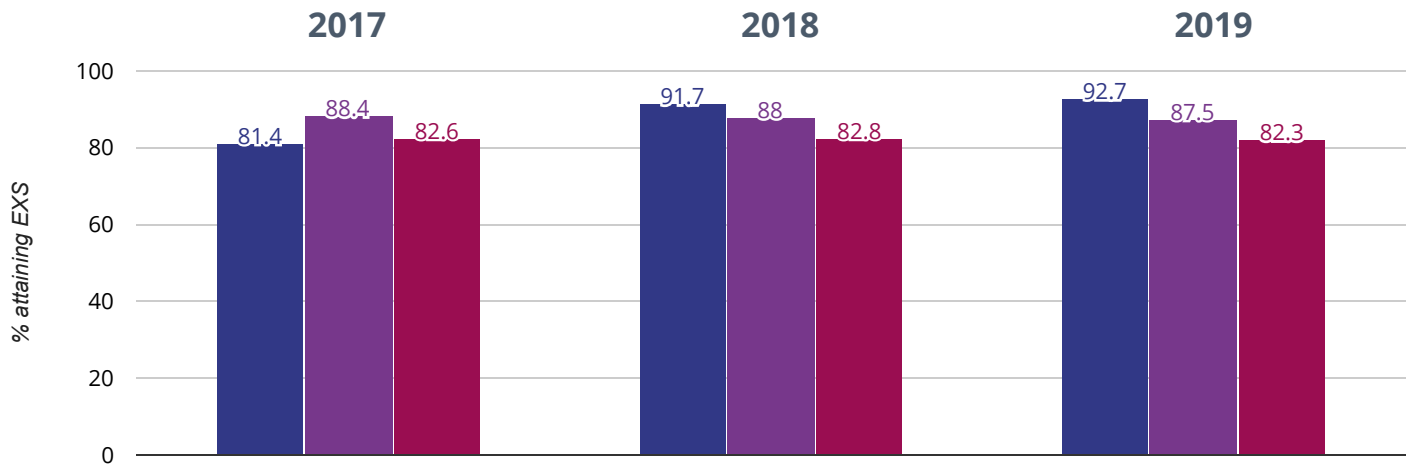

## ⊕ Maths - attaining GDS

**18.2% in 2019**

**4.9% points rise since 2018**

**11.4% points rise since 2017**

■ St John's, Gosport Church of England Voluntary Aided Primary School

■ Hampshire (340)   ■ NCER National (16552)

## 🌿 Science - attaining EXS

**92.7% in 2019**

**1% points rise since 2018**

**11.3% points rise since 2017**

■ St John's, Gosport Church of England Voluntary Aided Primary School

■ Hampshire (340)   ■ NCER National (16552)